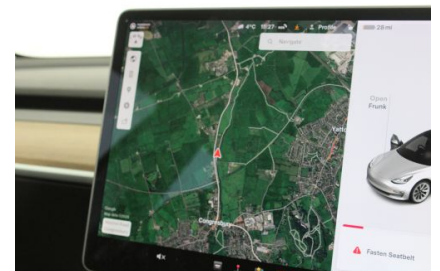

TESLA MODEL 3 LONG RANGE AWD
£16,495

Dec 2020

75000 miles

Automatic

Electric

Description

Autostrada Are Delighted To Offer This Tesla Model 3 ... Finished In Pearl White With Complementing Full Black Leather Upholstery . Specification Includes - Satellite Navigation | Glass Roof | Automatic Gearbox | Cruise Control | Reversing Camera | Bluetooth Phone System | Heated Front & Rear Seats | Automatic Headlights | Electric Adjusting Front Seats | Electric Opening Boot & More ...